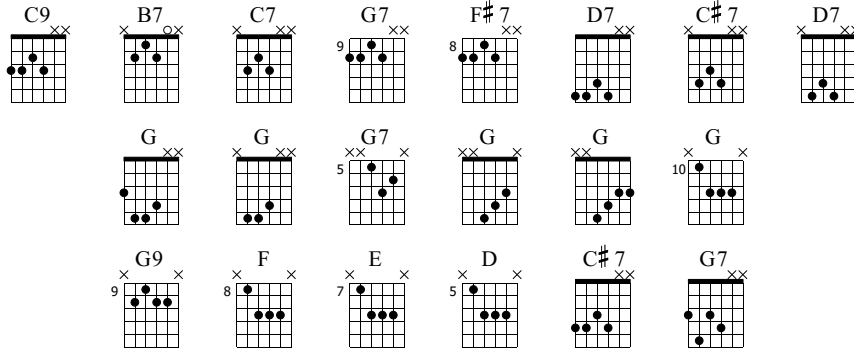

# Guitar Boogie

Words & Music by Chuck Berry

Standard tuning

♩ = 170

E-Gt

$\text{♩} = \text{♩}^3$

*f*

C9 B7 C9 C7 C7 G G G C7 C7 C7 G G G G G G

TAB

TAB

C9 B7 C9 C7 C9 B7 C9 C7 G7 F#7 G7 G7 G7 F#7 G7 G7

TAB

D7 C#7 D7 D7 C9 B7 C9 C7 C7 G G G C7 C7 C7 G G G G G G

TAB

TAB

C9 B7 C9 C7 C9 B7 C9 C7

TAB

32

G7 F#7 G7 G7 G7 F#7 G7 G7 D7 C#7 D7 D7 C9 B7 C9 C7 C7

TAB

10	9	10	10	10	9	10	10	5	4	5	5	3	2	3	3	3
9	8	9	9	9	8	9	9	4	3	4	4	2	1	2	2	2
10	9	10	10	10	9	10	10	5	4	5	5	3	2	3	3	3
10	9	10	10	10	10	9	10	5	4	5	5	3	2	3	3	3

G7

The image shows a musical score for a G7 chord. The top staff is a treble clef staff with a key signature of one flat (Bb) and a 3/4 time signature. It contains a whole note chord with notes G2, Bb2, D3, and G3. A fingering '97' is written above the first note. The bottom staff is a guitar TAB staff with six lines. The fret numbers are 8, 9, 4, 3, 3, 3 from top to bottom. A slash is placed between the 8 and 9 fret numbers.