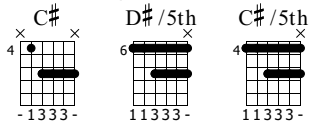

Thalassocracy

Frank Black

Teenager of the Year

Standard tuning

♩ = 164

all major chords!

Drums mini inverse 1

E-Gt

Musical notation for measures 51-52. Measure 51 features a D major chord (D4, F#4, A4, C#5) with a fingered bass note (D3) indicated by a circled 6. Measure 52 continues with similar chords. The guitar tab shows fingerings: 8-8-8-8-8-8-8-8-8-8 for the first measure, and 6-6-6-6-6-6-6-6-6-6 for the second measure, followed by 5-5-5-5-5-5-5-5-5-5 for the third measure.

Musical notation for measures 53-54. Measure 53 starts with a D major chord (D4, F#4, A4, C#5) and continues with a series of chords. The guitar tab shows fingerings: 9-10-10-10-10-10-10-10-10-10 for the first measure, and 6-6-6-6-6-6-6-6-6-6 for the second measure.

END!
End!

Musical notation for measures 55-57. Measure 55 features a D major chord (D4, F#4, A4, C#5) with a fingered bass note (D3) indicated by a circled 6. Measure 56 continues with similar chords. The guitar tab shows fingerings: (6) for the bass note in measure 55, and 5-5-5-5-5-5-5-5-5-5 for the first measure of the next system, followed by (5) for the second measure.