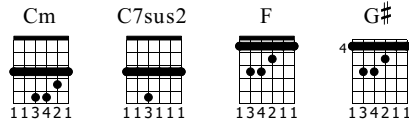

Hello

Porcupine Tree
Blackfield

Standard tuning

♩ = 136

verse 1
Cm

C7sus2

S-Gt

f