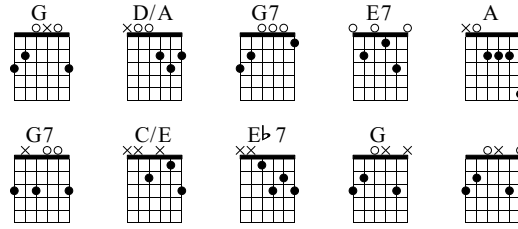

That Will Never Happen No More

Words & Music by Blind Blake - Arr S Grossman

Standard tuning

♩ = 160

(♩ = ³♩) 1st Break - Similar to Verses

G D/A G

S-Gt

f

3 0 3 3 2 2 3 3 3 0 3 3 3

3 2 0 3 0 0 0 1 2 3 3

D/A G G7 E7 A

2 2 3 3 3 3 3 1 1 0 3 0 5 5 3 5 3 5

0 0 0 1 2 3 2 2 2 2 0 0 2 0 2

D/A G7 D/A G

3 2 0 2 3 3 3 3 3 2 2 3 3 3 3 3 3

0 0 0 0 3 3 2 0 0 0 0 1 2 3 3