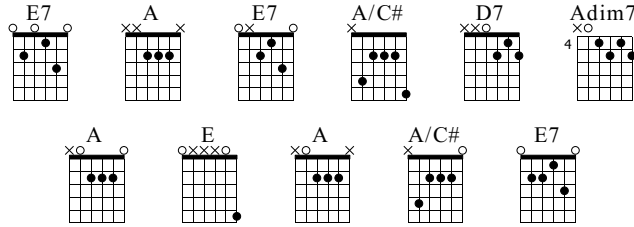

Careless Love

Words & Music by Blind Boy Fuller

Standard tuning

$\text{♩} = 120$

S-Gt

$(\text{♩} = \text{♩}^{\text{3-1}})$

f

$\frac{1}{2}$