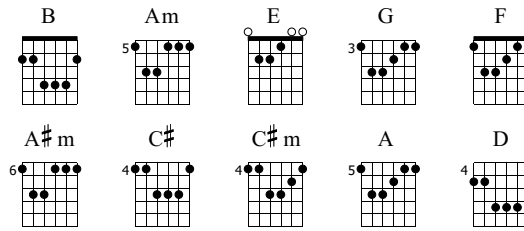

# Coffee and T.V.

Blur

Words & Music by Blur

Standard tuning

♩ = 122

N-Gt

TAB

5	5	5	7	8	7	10	12	9	10	7	(7)
---	---	---	---	---	---	----	----	---	----	---	-----

Intro

B

Am

TAB

(7)	(7)	2 2 X	2 2 2 X	2	2 2 X	2 2 2 X	2	5 5 X	5 5 5	X 5
		4 4 X	4 4 4 X	4	4 4 X	4 4 4 X	4	5 5 X	5 5 5	X 5
		4 4 X	4 4 4 X	4	4 4 X	4 4 4 X	4	5 5 X	5 5 5	X 5
		2 2 X	2 2 2 X	2	2 2 X	2 2 2 X	2	7 7 X	7 7 7	X 7
		2 2 X	2 2 2 X	2	2 2 X	2 2 2 X	2	7 7 X	7 7 7	X 7
		2 2 X	2 2 2 X	2	2 2 X	2 2 2 X	2	5 5 X	5 5 5	X 5