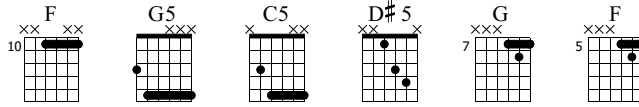

# Damned

Bon Jovi  
These Days

Standard tuning

♩ = 115

E-Gt

*f*

F

T 12-12-12-X-X-12-10-10 X-X-10-10-12-X-X  
A 12-12-12-X-X-12-10-10 X-X-10-10-12-X-X 12-12-12-X-X-12-10-10  
B 10 12-12-12-X-X-12-10-10 X-X-10-10-12-X-X 10 12-12-12-X-X-12-10-10 8-9-10

3

T 12-12-12-X-X-12-10-10 X-X-10-10-12-X-X 12-12-12-X-X-12-10-10  
A 12-12-12-X-X-12-10-10 X-X-10-10-12-X-X 12-12-12-X-X-12-10-10  
B 10 12-12-12-X-X-12-10-10 X-X-10-10-12-X-X 8-9-10 10 12-12-12-X-X-12-10-10