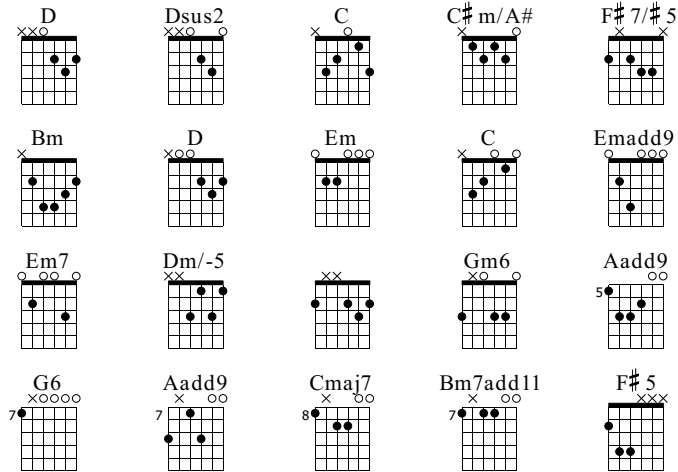

Lover, You Should've Come Over

Jeff Buckley

Grace

Words & Music by Jeff Buckley

Standard tuning

♩ = 60

S-Gt

D Dsus2 C

F#7/#5 **Bm** **D**

42

TAB

| | | | | | | | | | | | | | | | | | | | |
|---|---|---|---|---|---|---|---|---|---|---|---|---|---|---|---|---|---|---|---|
| 3 | 3 | 3 | 3 | 3 | 3 | 3 | 3 | 3 | 3 | 2 | 2 | 2 | 2 | 2 | 2 | 2 | 2 | 2 | 2 |
| 2 | 2 | 2 | 2 | 2 | 2 | 2 | 2 | 2 | 2 | 3 | 3 | 3 | 3 | 3 | 3 | 3 | 3 | 3 | 3 |
| 2 | 2 | 2 | 2 | 2 | 0 | 0 | 0 | 0 | 0 | 2 | 2 | 2 | 2 | 2 | 0 | 0 | 0 | 0 | 0 |