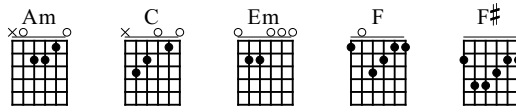

# Reincarnations

---  
Call\_Us Junior  
---

Words & Music by Call\_Us Junior

Standard tuning

♩ = 120

N-Gt

Am C

*f*  
let ring

Am C

let ring

Em F

let ring

Am C

let ring

Am

17