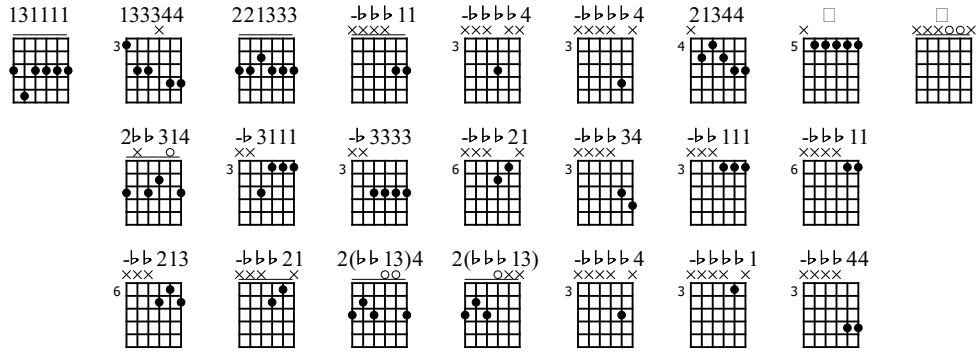

One Minute (R&B)

Words & Music by Jean-Paul Cambefort

Standard tuning

♩ = 195

Sequence A
Section 1

Tempo 195

131111 133344

N-Gt

Seq C
Section 3

2♭♭ 314

2(♭♭ 13)4

Musical notation for measures 38-40. Measure 38 has a 2♭♭ key signature. Measures 39 and 40 have a 2(♭♭ 13)4 key signature. The notation includes a treble clef, a 7/8 time signature, and guitar-specific symbols like 'X' for muted strings. The guitar tab below shows fret numbers and string numbers (T, A, B).

Musical notation for the first system, including a treble clef staff with a key signature of one sharp (F#) and a 7/8 time signature. The staff contains a melodic line with triplets and eighth notes. Below the staff is a guitar tablature with six strings, showing fret numbers (5, 6, 5, 3, 5, 3, 5) and specific fretting techniques like hammer-ons and pull-offs. Above the staff, the sequence '21344' is written above a chord diagram.

Musical notation for the second system, including a treble clef staff with a key signature of two sharps (F# and C#) and a 7/8 time signature. The staff contains a melodic line with triplets and eighth notes. Below the staff is a guitar tablature with six strings, showing fret numbers (6, 5, 4, 5) and specific fretting techniques like hammer-ons and pull-offs. Above the staff, the sequence '21344' is written above a chord diagram, and '2b314' is written above another chord diagram. The system concludes with a double bar line and a '3x' repeat sign.