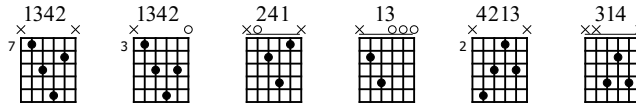

## Carcass Swansong

Words & Music by Al-Trocity

Baritone

- ① = B   ④ = A
- ② = F#   ⑤ = E
- ③ = D   ⑥ = B

♩ = 150

E-Gt

*f*

T  
A  
B