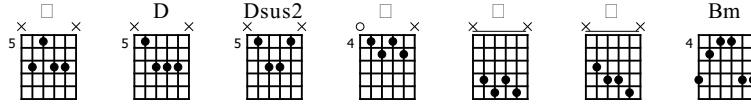

# Carnival

The Cardigans

Standard tuning

♩ = 72

Intro

N-Gt

1 2 3

f