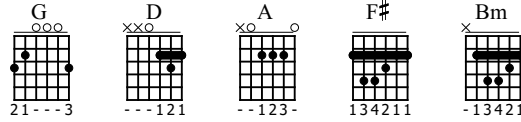

# Communication

The cardigans---contact me:linreal@hotmail.com

Long gone before daylight

Words & Music by Imq

Standard tuning

♩ = 60

E-Gt

Measures 1-2. Treble clef, 4/4 time. Measure 1: G4, A4, B4, C5. Measure 2: B4, A4, G4, F4. Dynamics: *f*. Tab: 5-2-2-3-4-2-3-2 | 5-2-2-3-2-4-2-3-2

Measures 3-4. Treble clef, 4/4 time. Measure 3: G4, A4, B4, C5. Measure 4: B4, A4, G4, F4. Dynamics: *mp*. Tab: 5-2-2-3-0 | (0)-7-7-7-7-7-7-7-7-7-7-7-7

Measures 5-6. Treble clef, 4/4 time. Measure 5: G4, A4, B4, C5. Measure 6: B4, A4, G4, F4. Tab: 7-9-9-7-9-9-7-9-9-7-9-9 | 7-9-9-7-9-9-7-9-9-7-9-9

Measures 7-8. Treble clef, 4/4 time. Measure 7: G4, A4, B4, C5. Measure 8: B4, A4, G4, F4. Tab: 7-9-9-7-9-9-7-9-9-7-9-9 | (7)-7-7-7-7-7-7-7-7-7-7-7-7

9

T  
A  
B

11

T  
A  
B

13

T  
A  
B

15