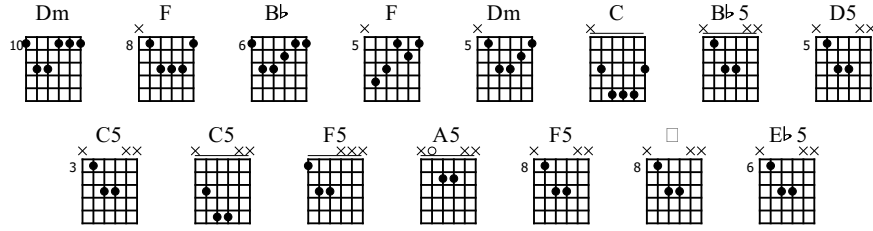

BETTE DAVIS EYES

KIM CARNES

Standard tuning

♩ = 116

INTRO CP1

N-Gt

T
A
B

9