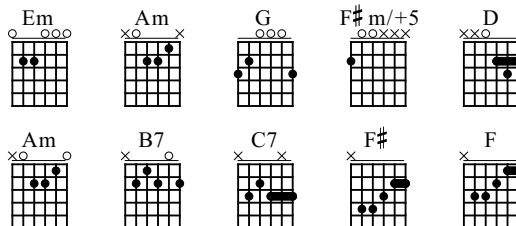

Personal Jesus

Johnny Cash

America IV: The Man Comes Around

Words & Music by Depeche Mode

Standard tuning

♩ = 126

S-Gt

Em

0 3 0 3 0 (0) 0 3 0 3 0

F# F Em

Reach out and touch faith
Reach out and touch faith

TAB: 2 2 2 2 2 2 / 3 3 3 3 3 3 / 4 4 4 4 4 4 / 4 4 4 4 4 4

1 1 1 1 / 1 1 1 1 / 2 2 2 2 / 3 3 3 3

0 3 0 3 0 2

F# F

Reach out and touch faith
Reach out and touch

TAB: 2 2 2 2 2 2 / 3 3 3 3 3 3 / 4 4 4 4 4 4 / 4 4 4 4 4 4

1 1 1 1 / 1 1 1 1 / 2 2 2 2 / 3 3 3 3

(0) 0 3 0 3 0 2

Em F#

faith Reach out and

TAB: 2 2 2 2 2 2 / 3 3 3 3 3 3 / 4 4 4 4 4 4 / 4 4 4 4 4 4

0 3 0 3 0 (0) 0 3 0 3 0

F

touch faith.

T	1	1	1	1	0
A	1	1	1	1	0
B	2	2	2	2	0
B	3	3	3	3	0