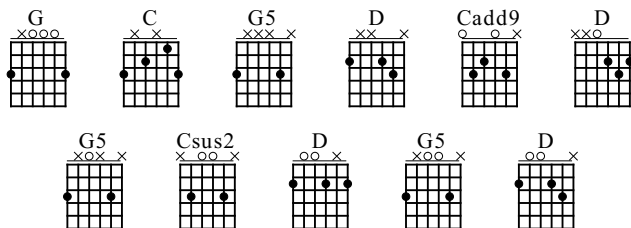

Father and Son

Standard tuning

♩ = 70

G C G C Couplet 1

S-Gt

f

TAB

G5 D Cadd9 Am G Em