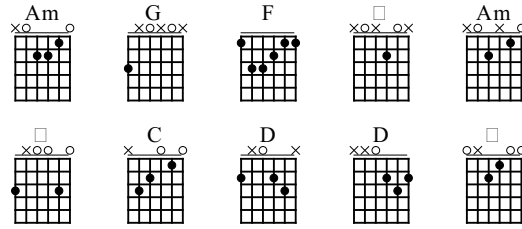

Sad Lisa

Words & Music by Cat Stevens

Standard tuning

$\text{♩} = 115$

S-Gt

Am

f

Section 1