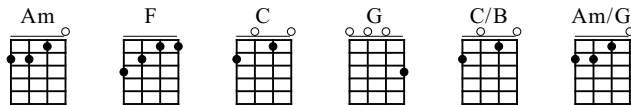

Have You Ever Seen the Rain?

Credence Clearwater Revival
Pendulum

Words & Music by John Fogerty

User Defined
①=D ③=G
②=B ④=D

♩ = 112

Intro

Am F C

A-Bass