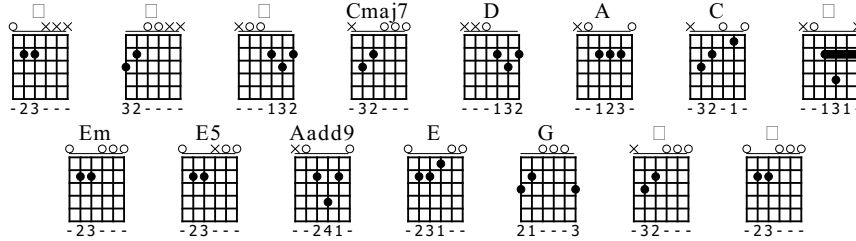

For my Lover

Tracy Chapman

Standard tuning

♩ = 90

S-Gt

f

Cmaj7

...Two weeks in a Virginia jail

D D C C Em E5 Aadd9 E E G G

TAB

□ and risk my life_so i could have you follow my heart... □

D Cmaj7 Em D D

TAB

is this love worth the sacri...- ..fices I make..

Cmaj7 Cmaj7 Cmaj7 Cmaj7 Em Em D Cmaj7 Cmaj7

TAB