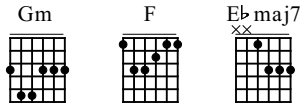

Um Lugar Ao Sol

Charlie Brown Jr

100% Charlie Brown Jr. Abalando Sua Fábrica

Words & Music by Eduardo ^Doc_Holliday

Standard tuning

♩ = 140

E-Gt

Measures 1-3. Chords: Gm, F, Eb maj7. Dynamics: *f*. Tab: 3 5 3 5 3 (3) 5 3 3 5 3 3 1 6 3 6

Measures 4-7. Chord: Gm. Dynamics: *f*. Tab: (6) 6 3 6 3 3 3 5 3 (3) 5 3 3 5 3 8 8 8 8 8 8 8 8 8 8 8 8 6 6 6 6 6 6 6 6

Measures 8-10. Chords: Gm, F. Dynamics: *f*. Tab: 8 6 6 6 6 6 6 6 6 3 3 5 3 (3) 5 3 3 5 3 5

Measures 11-14. Chords: Eb maj7, Eb maj7. Dynamics: *mf*, *f*. Tab: 3 1 6 3 6 (6) 6 3 6 3 4x 3 3 (3) 3 3 1-3 Eb maj7 4x