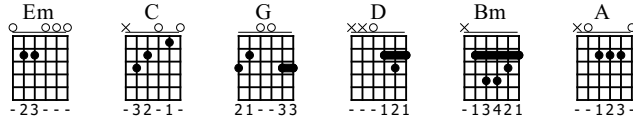

# Heartbreak Station

Cinderella  
Heartbreak Station

Words & Music by Bui Sy Nguyen

Standard tuning

♩ = 116

S-Gt

*f*  
let ring let ring let ring  
let ring let ring let ring  
let ring let ring

G D Em  
let ring let ring-1 let ring  
let ring let ring let ring ---1 let ring