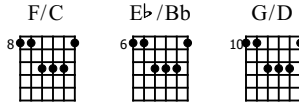

After Midnight

Words & Music by Eric Clapton

Standard tuning

$\text{♩} = 120$

F/C

E-Gt

9x

Eb/Bb

9x

F/C

9x

G/D

9x