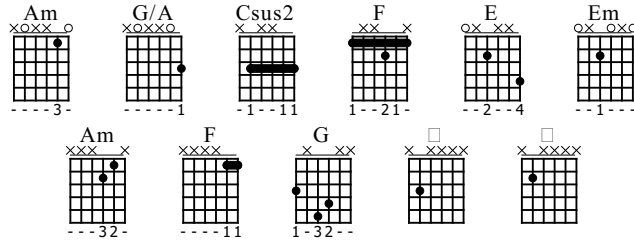

Blue Turn To Gray

Words & Music by Janne Tuikkala

Standard tuning

$\text{♩} = 120$

Am G/A Csus2 F E Am G/A

S-Gt

f
let ring-----

Csus2 F Em Am F