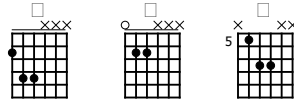

Arpeggio Lick One

Words & Music by Marcel Coenen

Standard tuning

$\text{♩} = 138$

S-Gt

f

T
A
B

T
A
B