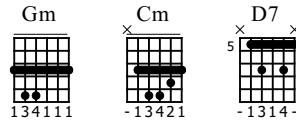

# Dance me to the end of love

Leonard Cohen

Various positions

Words & Music by Leonard Cohen

Standard tuning

♩ = 130

**Intro**  
Gm

**La-la...**  
Cm