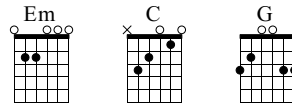

Souls Needs

Collective Soul

Words & Music by Donald Fogitt

Standard tuning

♩ = 120

S-Gt

f

TAB: 3 3 3 | 3 3 3 | 3 3 3 | 3 3 3

TAB: 3 3 3 | 3 3 3 | 3 3 3 | 3 3 3

Em

TAB: 2 3 2 3 2 3 | 2 3 2 3 2 3 | 2 3 2 3 2 3

C G

TAB: 0 1 2 3 | 0 1 2 3 | 0 1 2 3 | 3 3 3 3

16

T
A
B

The image shows a musical score for guitar. The top staff is a treble clef staff with a melodic line starting at measure 16. The bottom staff is a six-string guitar tablature. The tablature consists of six lines representing the strings. The fret numbers for each string across the eight measures are: Measure 1: 3, 3, 3, 3, 3, 3; Measure 2: 3, 3, 3, 3, 3, 3; Measure 3: 3, 3, 3, 3, 3, 3; Measure 4: 3, 3, 3, 3, 3, 3; Measure 5: 3, 3, 3, 3, 3, 3; Measure 6: 3, 3, 3, 3, 3, 3; Measure 7: 3, 3, 3, 3, 3, 3; Measure 8: 3, 3, 3, 3, 3, 3.