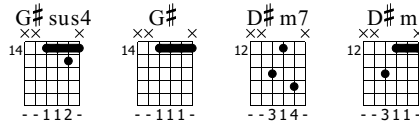

All Around Me They Gather

But I Know

daneo

Tune down 1/2 step

- ① = D# ④ = C#
- ② = A# ⑤ = G#
- ③ = F# ⑥ = D#

♩ = 112

Verse 1

E-Gt

53

TAB

| | | | | | | | | | | | | | | | | | | | | | | | |
|---|---|-----|---|---|---|---|---|---|---|---|---|---|---|---|---|---|---|---|---|---|---|---|---|
| 7 | 5 | 8 | 8 | 8 | 8 | 5 | 8 | 8 | 5 | 8 | 8 | 5 | 8 | 8 | 8 | 8 | 5 | 8 | 8 | 8 | 8 | 8 | |
| 7 | 5 | (5) | 7 | 7 | 5 | 7 | 5 | 7 | 8 | 8 | 8 | 5 | 8 | 8 | 5 | 8 | 8 | 5 | 8 | 8 | 8 | 8 | 8 |