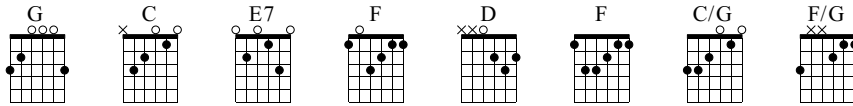

I'm Going Away

Elizabeth Cotten

Words & Music by Elizabeth Cotten

Standard tuning

♩ = 200

S-Gt

f let ring

1 3 2 3 0 1 0 1 3 0 3

3 0 3 3 3 2 0 1 3 0 3

3 3 3 3 3 3 3 3 0 0

4 F C D

let ring

1 2 1 3 0 2 0 2 1 3 1 0 3 2 0 2

3 3 0 3 3 3 3 2 2 0 2 0 0 0 0

1 1 1 1 3 3 0 0 0 0

8 G C E7