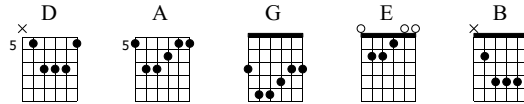

O mundo da voltas

Cpm 22

Standard tuning

♩ = 135

E-Gt

f

T	12-12-12-12-12-12-12-12-12-12-12-12-12-12-12-12	12-12-12-12-12-12-12-12-12-12-12-12-12-12-12-12
A	X-X	X-X
B	10-10-10-10-10-10-10-10-10-10-10-10-10-10-10-10	10-10-10-10-10-10-10-10-10-10-10-10-10-10-10-10

fff

T	12-12-12-12-12-12-12-12-12-12-12-12-12-12-12-12	12-12-12-12-12-12-12-12-12-12-12-12-12-12-12-12
A	X-X	X-X
B	10-10-10-10-10-10-10-10-10-10-10-10-10-10-10-10	10-10-10-10-10-10-10-10-10-10-10-10-10-10-10-10

f

D A G

T	7-7-7-7-7-7-7-7-7-7-7-7-7-7-7-7-7-7-7-7	7-7-7-7-7-7-7-7-7-7-7-7-7-7-7-7-7-7-7-7	5-5-5-5-5-5-5-5-5-5-5-5-5-5-5-5-5-5-5-5
A	7-7-7-7-7-7-7-7-7-7-7-7-7-7-7-7-7-7-7-7	7-7-7-7-7-7-7-7-7-7-7-7-7-7-7-7-7-7-7-7	5-5-5-5-5-5-5-5-5-5-5-5-5-5-5-5-5-5-5-5
B	5-5-5-5-5-5-5-5-5-5-5-5-5-5-5-5-5-5-5-5	5-5-5-5-5-5-5-5-5-5-5-5-5-5-5-5-5-5-5-5	3-3-3-3-3-3-3-3-3-3-3-3-3-3-3-3-3-3-3-3