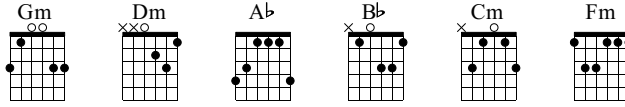

Mmm Mmm Mmm Mmm

Crash Test Dummies
God Shuffled His Feet

Words & Music by Crash Test Dummies

Standard tuning

♩ = 93

N-Gt

1

Gm Dm

f

Capo. fret 3

TAB

0	3	0	3
2	0	0	4
0	2	4	0

3

Ab Bb Cm

TAB

1	0	1	0	1	0	1	0
3	2	0	0	3	2	0	0
1	3	1	3	0	2	2	0

6

Eb

TAB

0	1	0	3	0	1	0	3	0	1	0	3
3	2	2	0	0	3	2	0	0	3	2	0
3	1	3	1	3	0	3	2	0	3	2	0

10

TAB

3	0	1	0	0	0	0	0	1	1	3	0	1	3	3	0
3	3	0	3	2	0	0	3	0	0	3	0	0	3	2	0
3	3	0	3	2	0	0	3	0	0	3	0	0	3	2	0

Musical notation system 1 (measures 13-14). Includes a treble clef staff with a 4/4 time signature and a guitar TAB staff below it. The TAB staff contains fret numbers and is labeled 'TAB' vertically on the left.

Musical notation system 3 (measures 18-20). Includes a treble clef staff with a 4/4 time signature and a guitar TAB staff below it. The TAB staff contains fret numbers and is labeled 'TAB' vertically on the left.