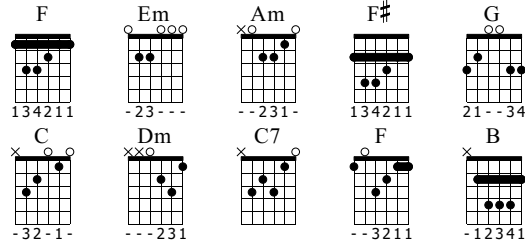

Lover's Cross

Ennis Remix

Jim Croce

Words & Music by Jim Croce

Standard tuning

♩ = 100

Intro

F Em Am F#

Verse 1

G F G C Am

Dm G C Em Am G F G

3x

3x

S-Gt

TAB

The score is written for a single guitar (S-Gt) in standard tuning. It features a 4/4 time signature and a tempo of 100 beats per minute. The Intro consists of 8 measures of chords: F, Em, Am, F#, and F#. The Verse 1 section is divided into two parts. The first part (measures 3-5) contains chords G, F, and G. The second part (measures 6-8) contains chords Dm, G, C, Em, Am, G, F, and G. There are two triplets (3x) indicated in the second part of the verse. The score includes both a standard musical notation with a treble clef and a guitar tablature (TAB) with six lines representing the strings. Fingering numbers (1-3) and string numbers (1-6) are provided for the TAB. Dynamic markings like 'f' (forte) are present.

Verse 4
C Am Dm G C Em

TAB

Am G F G Am G F C

62

TAB

Dm G C Em Am Dm G C Em

66

TAB