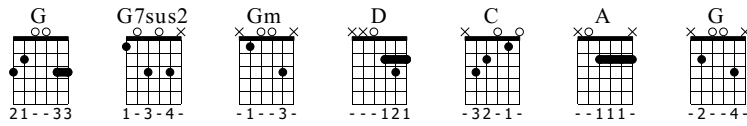

# The Difficult Kind

Sheryl Crow

Words & Music by Word and Music by Sheryl Crow

Standard tuning

♩ = 74

E-Gt

*f*  
Capo. fret 3

0 2 0 3 2 0 3 0 0 2 0 0 0 0 0 2 3 0 0

Verse

2 (0) 2 (0) 0 1 0 3 0 2 0 0 0 2 2 2 0 0 0 2 3 2 (2) 0 0 3 0 0

2 0 3 0 2 2 0 2 0 0 0 2 2 3 (2) 0 3 0 0 0

0 0 0 0 2 3 0 3 3 3 2 2 (2) 0 3 2 3 0

15

TAB

0 3 3 3 3 3 3 3 0 2 2 0 3 0 2 3 0

3 0 0 3 0 0 0 0 0 0 0 0 0 0 0 0 0

G

G

G

Musical notation for the fourth system of the bridge, measures 38-40. It includes a treble clef staff with a key signature of one sharp (F#) and a guitar tablature staff below it. The tablature shows fret numbers and string numbers for each note.

G

Musical notation for the violin solo section, measures 41-43. It includes a treble clef staff with a key signature of one sharp (F#) and a guitar tablature staff below it. The tablature shows fret numbers and string numbers for each note.