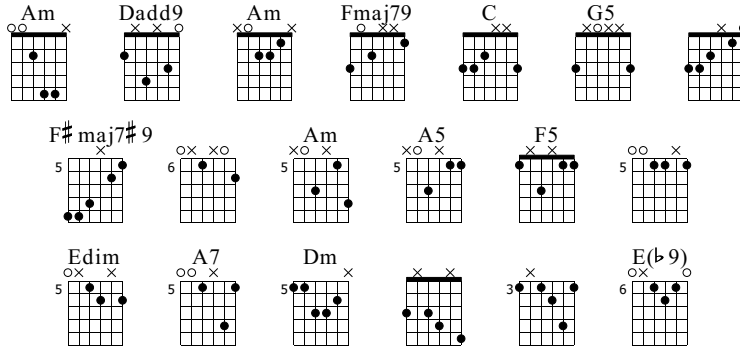

pinewood road

Words & Music by Marcel Dadi

Standard tuning

♩ = 139

(♩ = ♩³)
Am

N-Gt

f

Am Dadd9 Am Fmaj7/9

1

TAB

5 5 3 0 1 1 2 2 0 0 3

2 5 0 2 4 4 2 0 2 0 0

0 0 2 2 2 2 0 0 2 3

C G5

5

TAB