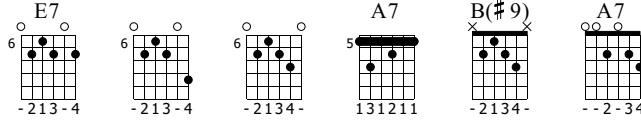

Swingy Blues

Marcel Dadi

Standard tuning

♩ = 150

S-Gt

E7

f

let ring

let ring

let ring

let ring

let ring

TAB

7 0 7 9 7 0 8 0 7 8 0

6 6 6 6 6 6

0 0 0 0 0 0