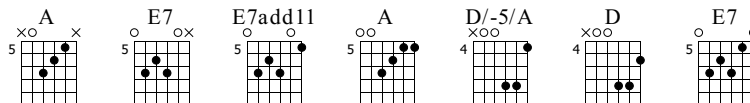

The Magic Box

Marcel Dadi

Standard tuning

♩ = 110

E-Gt

A

f

let ring -----

let ring -|

The first system of guitar notation is in 4/4 time. The treble clef staff shows a melody starting on the 1st fret, marked with a first ending bracket. The bass clef staff shows a bass line with fret numbers 0, 7, 0, 7, 0, 7, 19, 6, 18, 5, 17, 7, 19, 0, 7, 0. The word 'let ring' is written above the staff with a dashed line indicating a sustain effect.

E7

let ring

let ring -----

let ring -|

let ring -----

let ring -|

The second system of guitar notation continues the melody and bass line. The treble clef staff shows a melody with a 4th fret starting point. The bass clef staff shows fret numbers 5, 17, 7, 6, 18, 5, 17, 7, 19, 6, 6, 6, 18, 6, 7, 19, 6, 0, 19, 0, 19. The word 'let ring' is written above the staff with dashed lines.

E7add11

A

let ring -|

let ring

let ring -----

let ring -----

let ring

The third system of guitar notation continues the melody and bass line. The treble clef staff shows a melody with an 8th fret starting point. The bass clef staff shows fret numbers 4, 16, 0, 19, 5, 17, 5, 17, 6, 18, 5, 17, 5, 17, 9, 21, 7, 19. The word 'let ring' is written above the staff with dashed lines.