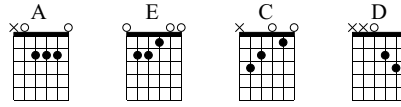

(Not If You Were The) Last Junkie On Earth

Herion Is So Passe
The Dandy Warhols

Words & Music by Gerbo Engels

Standard tuning

♩ = 116

Verse 1

E-Gt

Verse 1

A E

C D A E

C D A E

C D A E

The score consists of three systems of music. Each system has a treble clef staff with a 4/4 time signature and a guitar tablature staff below it. The first system (measures 1-6) starts with a whole rest in the treble staff and a bass line of 000000. The second system (measures 7-10) starts with a measure 7 marker. The third system (measures 11-15) starts with a measure 11 marker. Chord changes are indicated by letters A, E, C, and D above the treble staff. The tablature includes fret numbers (0, 1, 2, 3) and arrows indicating string direction.