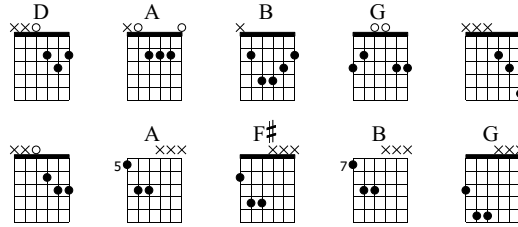

Age Six Racer

Dashboard Confessional

The Swiss Army Romance

Words & Music by Vinny 2 Tone

Tune down 1/2 step

- ① = D# ④ = C#
- ② = A# ⑤ = G#
- ③ = F# ⑥ = D#

♩ = 120

Tuning Half Step Down

S-Gt

5 0 6 7 2 2 0 2 0 2 0 2 0 2 0 7 3

D A B

2 2 2 2 2 2 0 0 0 0 0 0 2 2 2 2 2 2

3 3 3 3 3 3 2 2 2 2 2 2 3 3 3 3 3 3

0 0 0 0 0 0 2 2 2 2 2 2 4 4 4 4 4 4

2 2 2 2 2 2 0 0 0 0 0 0 2 2 2 2 2 2

G

6 3 3 3 3 2 0 0 0 0 0 0 2 2 2 2 2 2

3 3 3 3 3 3 3 3 3 3 3 3 3 3 3 3 3 3

0 0 0 0 0 0 0 0 0 0 0 0 4 4 4 4 4 4

2 2 2 2 2 2 2 2 2 2 2 2 4 4 4 4 4 4

3 3 3 3 3 3 0 0 0 0 0 0 2 2 2 2 2 2

10

TAB

3	3	3	3	3	3	2	2	2	2	2	2	0	0	0	0	0	0	2	2	2	2	2	2
0	0	0	0	0	0	0	0	0	0	0	0	0	0	0	0	0	0	3	3	3	3	3	3
0	0	0	0	0	0	0	0	0	0	0	0	0	0	0	0	0	0	4	4	4	4	4	4
3	3	3	3	3	3	3	3	3	3	3	3	0	0	0	0	0	0	2	2	2	2	2	2