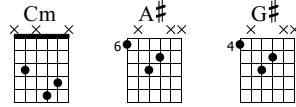

One Sweet World

Dave Matthews & Tim Reynolds

Live at Luther College

Words & Music by Dave Matthews

Standard tuning

♩ = 108

N-Gt

Cm A# G#

f

TAB 4 5 3 7 8 6 5 6 4 (5) (6) 0 (4) 4

3

let ring - |

TAB 3 3 5 5 7 7 8 5 6 (5) (6) 4 5 7 5 3 6 4

6

let ring - - |

TAB (5) (6) 0 3 3 5 5 7 7 8 5 6 (5) (6) 6 6 6 6 (4) 4 4 4 4 4 4