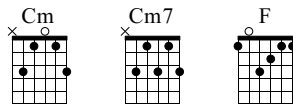

# So Help Me God

DC Talk  
Jesus Freak

Standard tuning

♩ = 69

**Intro**

E-Gt

The Intro section consists of a melody in the treble clef and a corresponding guitar tablature. The melody starts with a forte (*f*) dynamic and is in 4/4 time. The tablature shows fingerings for the strings, including triplets and bends.

♩ = 108

Cm Cm Cm

This section features a treble clef staff with chords and a guitar tablature. The tempo is marked as 108. The chords are Cm, Cm, and Cm. The tablature includes triplets and other rhythmic patterns.

Cm Cm7 F Cm7 Cm7

This section continues with a treble clef staff and guitar tablature. The chords are Cm, Cm7, F, Cm7, and Cm7. The tablature shows various rhythmic patterns and fingerings.

F Verse

The Verse section begins with a treble clef staff and guitar tablature. The chord is F. The tablature shows a simple pattern of notes.