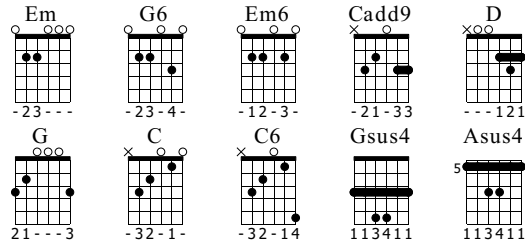

# 1/2 Lovesong

Die Ärzte  
MTV Unplugged

Words & Music by Die Ärzte

Standard tuning

♩ = 105

**intro**

Em G6 Em6

S-Gt

*f*

Em Cadd9 D

**verse 1**

Em G6 Em6

The score consists of two systems. The first system is the 'intro' section, starting with a treble clef and a 4/4 time signature. It features a series of chords: Em, G6, and Em6. The guitar tablature below the staff shows the fretting for each chord. The second system is 'verse 1', which begins with a repeat sign and a 4/4 time signature. It features chords Em, G6, and Em6. The guitar tablature shows the fretting for these chords, including a double bar line and a repeat sign at the end of the verse.

bridge

Em G6 Em6

Musical notation for measures 15-17. Measure 15 is marked with a repeat sign. Chords are Em, G6, and Em6. The guitar tab below shows the fretting for each measure.

Em Cadd9 D

Musical notation for measures 16-17. Chords are Em, Cadd9, and D. The guitar tab below shows the fretting for each measure.

verse 2

Em G6 Em6

Musical notation for measures 18-20. Measure 18 is marked with a repeat sign. Chords are Em, G6, and Em6. The guitar tab below shows the fretting for each measure.

Em Cadd9 D

Musical notation for measures 19-20. Chords are Em, Cadd9, and D. The guitar tab below shows the fretting for each measure.