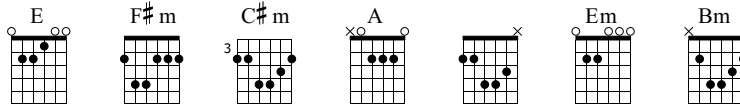

Song for a Jedi

Dionysos

Western sous la neige

Standard tuning

♩ = 110

N-Gt

Measures 1-3 of the guitar part. The staff shows a melody starting with a forte (f) dynamic. The TAB below shows the fretting and picking patterns for these measures.

Measures 4-6 of the guitar part. Measure 4 includes a chord change to E. The TAB shows the corresponding fretting and picking patterns.

Measures 7-9 of the guitar part. Measure 7 includes a chord change to E. The TAB shows the corresponding fretting and picking patterns.

Measures 10-12 of the guitar part. Measure 10 includes a chord change to E. Measure 11 includes a chord change to F#m. Measure 12 includes a chord change to C#m. The TAB shows the corresponding fretting and picking patterns.

53 E F#m E E

TAB

0	0	0	0	0	0	0	0	0	0	2	2	2	2	2	2	2	2	2	0	0	0	0	0	0	0	0	0	0
1	1	1	1	1	1	1	1	1	1	2	2	2	2	2	2	2	2	2	1	1	1	1	1	1	1	1	1	1
2	2	2	2	2	2	2	2	2	2	4	4	4	4	4	4	4	4	4	2	2	2	2	2	2	2	2	2	2
0	0	0	0	0	0	0	0	0	0	2	2	2	2	2	2	2	2	2	0	0	0	0	0	0	0	0	0	0