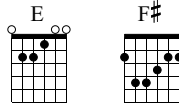

Song for a jedi

Dionysos

Western sous la neige

Words & Music by Dionysos

Standard tuning

♩ = 120

E-Gt

First system of music, measures 1-4. It features a treble clef and a 4/4 time signature. The melody starts with a forte (*f*) dynamic. The guitar part includes a 3x tremolo and an 8x tremolo. The TAB part shows fret numbers: 0, 3, 0, 3, 0, 3, 0, 3.

Second system of music, measures 5-8. It features a treble clef and a 4/4 time signature. The melody starts with a mezzo-forte (*mf*) dynamic. The guitar part includes a 3x tremolo. The TAB part shows fret numbers: 0, 0, 2, 2, 0, 0, 4, 2, 4, 2, (4), (4).

Third system of music, measures 9-16. It features a treble clef and a 4/4 time signature. The melody starts with a forte (*f*) dynamic. The guitar part includes a 3x tremolo. The TAB part shows fret numbers: 5, 5, 8, 8, 7, (7), 5, 5, 8, 8, 7, 5, 5, 8, 8, 7, (4), (4), (4), (4), (4), (4).

48

TAB: 5 — 5 — 8 — 8 — 7

54

The image shows a musical score for guitar. It consists of two staves. The top staff is a treble clef staff with a key signature of one sharp (F#) and a 3/4 time signature. It contains three measures of music, each with a quarter note followed by a dotted quarter note. The notes are G4, A4, and B4. The bottom staff is a guitar TAB staff, labeled 'T', 'A', and 'B' on the left side. It is currently empty.