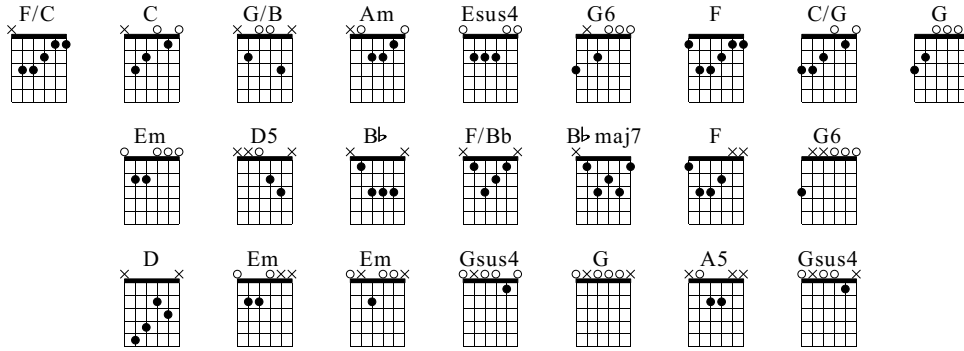

# On every street

Dire Straits  
Sultans Of Swing

Words & Music by Dire Straits

Standard tuning

♩ = 124

C/G

Am

Solo

6x

Musical notation for measures 91-100. Measure 91 is a C/G chord (C4, E4, G4, C5). Measure 92 is an Am chord (A2, C3, E3, G3). Measures 93-100 are a solo section with a repeating eighth-note pattern on the G4 string (measures 93-98) and a final G4 note (measures 99-100). The guitar tab below shows the fretting for measures 91 and 92: 0-1-0-2-3-3 for C/G and 0-1-2-2-0 for Am. The solo section is indicated by a double bar line and a repeat sign.

6x

Musical notation for measures 101-110. Measure 101 is a solo section with a repeating eighth-note pattern on the G4 string (measures 101-110). The guitar tab below shows the fretting for measure 101: 0-1-2-2-0.