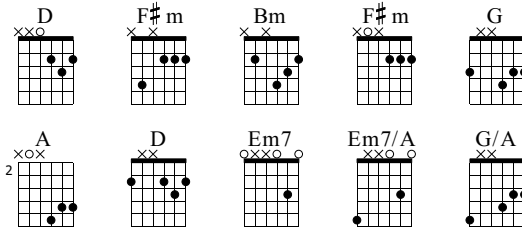

Pluie d'automne

DjangoSwing

Words & Music by DjangoSwing

Standard tuning

♩ = 230

S-Gt

D

f

F#m

TAB

0	2	3	2	3	2	0	2	3	2	3	2	2	2	2	2
4															

Bm

TAB

2	2	2	2	2	2	4	3	2	3	4	4	3	2	3	4
4						2									

F#m

G

TAB

2	2	2	2	2	2	2	2	2	2	2	4	3	3	3	4
0						0					3				

A

TAB

4	3	3	3	4	6	5	5	5	6	6	5	5	5	6	6
3					0					0					

13 **D** **F#m**

TAB

16 **Bm**

TAB

32

T
A
B

3 2 5 10 14 17

The image shows a musical score for guitar. The top staff is a treble clef staff with a key signature of one sharp (F#). It contains six measures of music. The first measure starts with a treble clef and a sharp sign. The notes in the first measure are G4, A4, B4, C5, D5, and E5. The second measure contains a whole rest. The third measure contains a whole rest. The fourth measure contains a whole rest. The fifth measure contains a whole rest. The sixth measure contains a whole rest. Below the staff is a guitar tablature staff with six lines. The fret numbers are 3, 2, 5, 10, 14, and 17, corresponding to the notes in the treble staff. The tablature staff is labeled 'T', 'A', and 'B' on the left side.