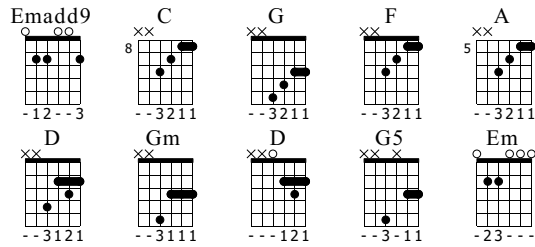

# You're Lost Little Girl

The Doors  
Strange Days

Words & Music by The Doors

Standard tuning

♩ = 115

E-Gt

Emadd9

1

*f*  
let ring

T  
A  
B

3

let ring

T  
A  
B

5

let ring

T  
A  
B

TAB

20 20 17 15 12 15 12 15 12 14 12 9 7 15 17 12 20 20 20 17 20 17 15 17 15

D G

let ring

TAB

12 15 12 18 17 (17) (17) 2 3 2 (2) 3 3 3 3 (3) 3 2 3 2 0 4 2 4 (4) 2 5 4 5 3 4 2 2 2

46

G D G

let ring -----|

let ring -----|

TAB

3 3 3 3	2 3 2 0	2 3	2 0 2
5 4 5 4	2 3 2 0	2	2 0 2

59

let ring

TAB (2)-0-0-1-0 | 1-0 | 2-2-0-0-2 | (2)-0-0-1-0

62