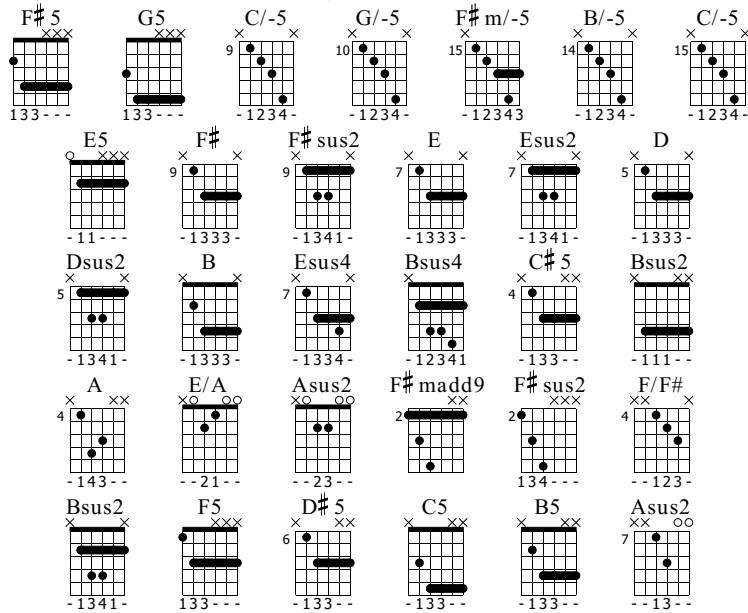

Under a Glass Moon

Dream Theater
Images and Words

Standard tuning

♩ = 144

Intro

E-Gt

First system of guitar notation for the Intro, starting with a dynamic marking *f*. It includes a treble clef staff with a 4/4 time signature and a corresponding guitar tablature staff with fret numbers for strings T, A, and B.