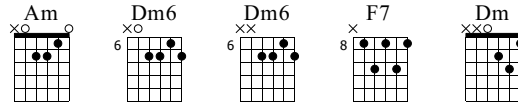

Illness

Drying out

Standard tuning

♩ = 100

S-Gt

f
let ring

T
A
B

4