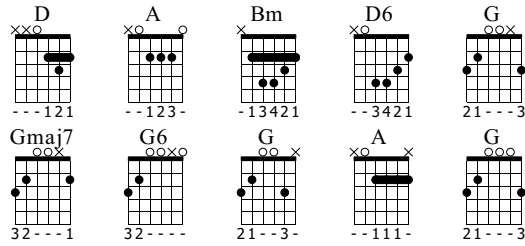

Is Your Love In Vain

Bob Dylan

Words & Music by Bob Dylan

Standard tuning

♩ = 165

Chords: D A Bm D6 G Gmaj7 G6 G

S-Gt

f

TAB

Chords: D A D A Bm D6 G Gmaj7 G6 G A

TAB

Chords: A Bm D6 G D G Gmaj7 G6 G A

5x

TAB

5x