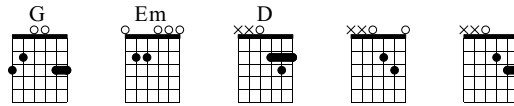

Naiwne Pytania

D:em

Words & Music by Santo

Standard tuning

♩ = 130

G G G G G Em EmEm EmEm Em D D D D

S-Gt

TAB

D D G G G Em Em Em Em Em Em

D D D D D D G G G G G

Em Em Em Em Em Em D D D D D D

The main guitar score consists of four systems, each with a treble clef staff and a six-line TAB staff. The first system starts at measure 1 and ends at measure 4. The second system starts at measure 4 and ends at measure 7. The third system starts at measure 7 and ends at measure 10. The fourth system starts at measure 10 and ends at measure 14. Chord names are written above the treble staff, and fret numbers are written above the TAB staff. The TAB staff includes fret numbers (0-3), accidentals (sharps), and 'X' marks for muted strings. Arrows indicate string direction. Measure numbers 1, 4, 7, and 10 are marked at the beginning of their respective systems.