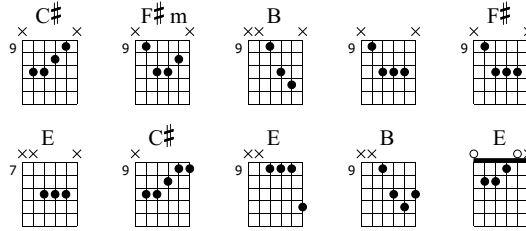

Novocaine For The Soul

Eels
Beautiful Freaks

Words & Music by Mr E

Standard tuning

$\text{♩} = 80$

Verse 1

E-Gt

Musical notation for Verse 1, measures 1-8. The guitar part is shown in standard notation with a treble clef and a 4/4 time signature. The first measure has a '1' above it. The TAB part is shown below the staff.

Musical notation for Verse 1, measures 9-12. The guitar part is shown in standard notation with a treble clef and a 4/4 time signature. The first measure has a '9' above it. The TAB part is shown below the staff. Chords C# and F#m are indicated above the staff. A dynamic marking 'f' is present below the staff.

Chorus 1

Musical notation for Chorus 1, measures 13-14. The guitar part is shown in standard notation with a treble clef and a 4/4 time signature. The first measure has a '13' above it. The TAB part is shown below the staff. Chords C# and F#m are indicated above the staff.

Musical notation for Chorus 1, measures 15-18. The guitar part is shown in standard notation with a treble clef and a 4/4 time signature. The first measure has a '15' above it. The TAB part is shown below the staff. Chords C#, B, F#, and C# are indicated above the staff.